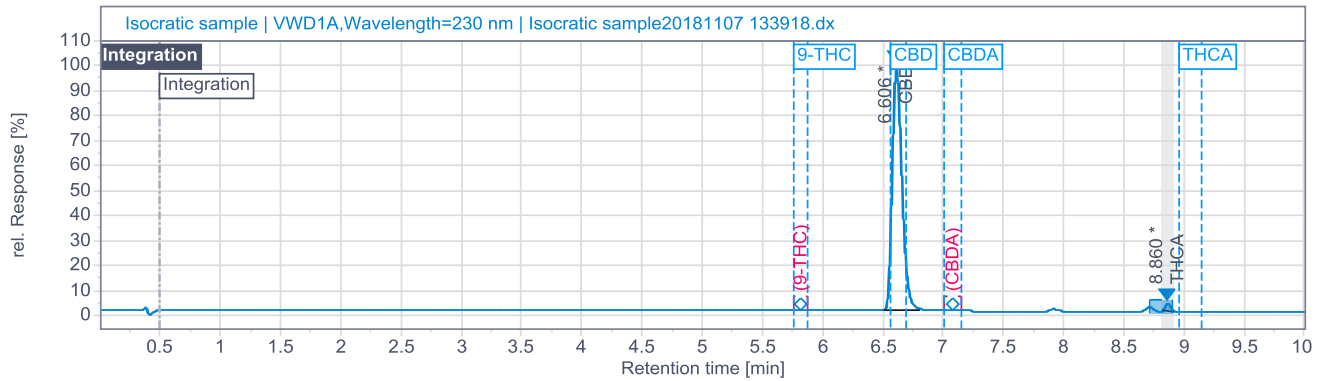

10mg/ml
 Sample: SN#VG CLOUD1500GZ-0001
 Regular VGCloud150-ZERO-Grape
 Batch #:VGCloud150ZG-11072018
 Sample Received: 11/07/2018; Report Created: 11/14/2018

Cannabinoid Results

Product Image

Cannabinoid Profile

% 9-THC	% CBD	% CBDA	% THCA
RT: 5.81	RT: 6.59	RT: 7.08	RT: 8.92
ND	1.104	ND	ND
0.00 mg/ml	11.04 mg/ml	0.00 mg/ml	0.00 mg/ml

Spec : %RSD: ≤ 2.0	Spec: USP Tailing: ≤ 2.0
Spec: Check STD Diff.: ≤ ±2.0%	Spec: Tangent Resolution: ≥ 2.0